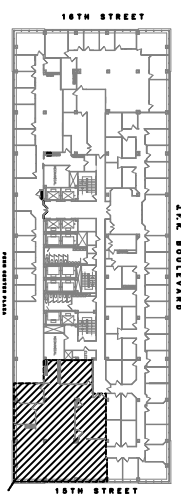

1 5 T H S T

RECORD CONDITIONS PLAN SUITE 250

SCALE: 1/16" = 1'-0"

KEY PLAN

NOT TO SCALE

2nd FLOOR
Two Penn Center
1500 JFK Boulevard
Philadelphia, PA