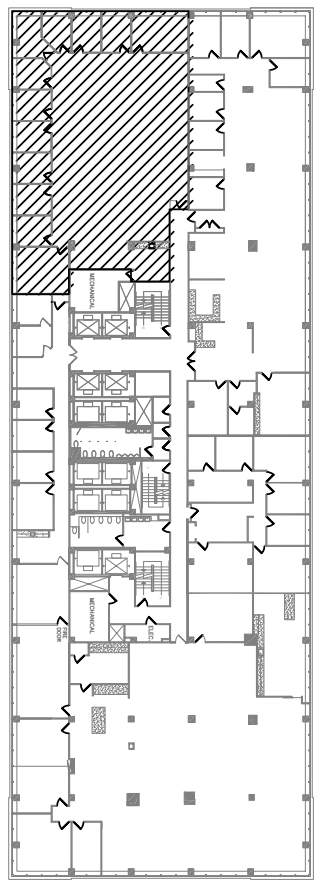

1 RECORD CONDITIONS
SCALE: 1/32" = 1'0"

2 KEY PLAN
NOT TO SCALE

SUITE 710

7th FLOOR

*Two Penn Center
1500 JFK Boulevard
Philadelphia, PA*

CROWN
Properties, Inc.

office design llc
1521 Locust Street Suite 800
Philadelphia, PA 19102
T: 215-287-7182
UPDATED 11/16/17