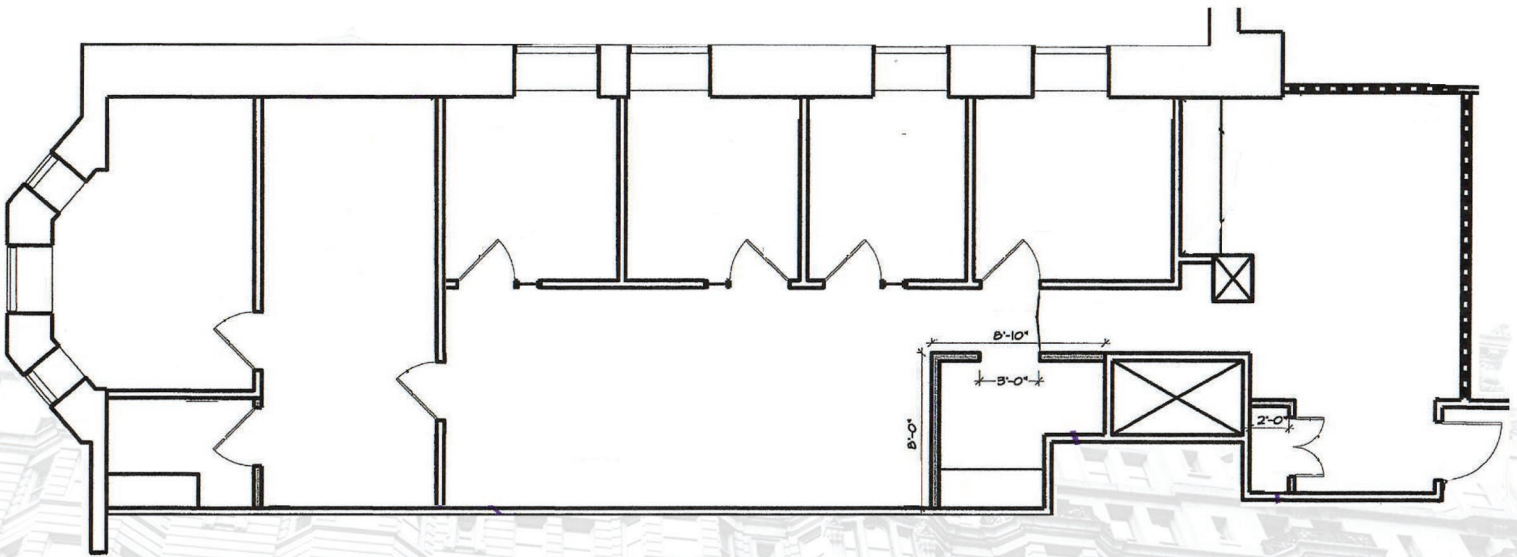

SUITE 1160 FLOORPLAN

PERNAFREDERICK
COMMERCIAL REAL ESTATE

JOSEPH VITURELLO
PernaFrederick Commercial Real Estate
215-496-9675 x113
jgv@pernafrederick.com