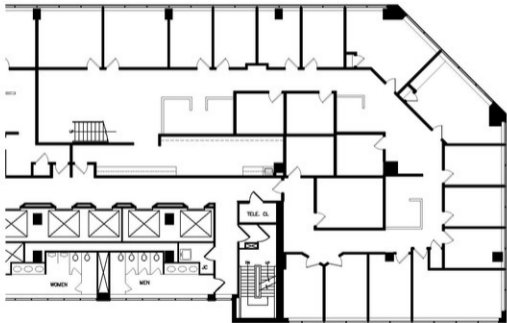

JFK BLVD.

1 8 T H S T R E E T

L2Partridge

ARCHITECTURE | INTERIORS

**SCHEMATIC DRAWING
NOT FOR CONSTRUCTION**

1800 JFK BLVD
18th Floor
Philadelphia, PA

Project Information

Key Plan

Drawn By: BL
Checked By: -
Approved By: -
Scale: AS NOTED
Project No.: 17046.01

SCHEMATIC PLAN

Sheet Description

Date: 10/10/2017

RC

Sheet No:

Page No:

01 of 01

1 RECORD CONDITIONS
RC SCALE: NOT TO SCALE