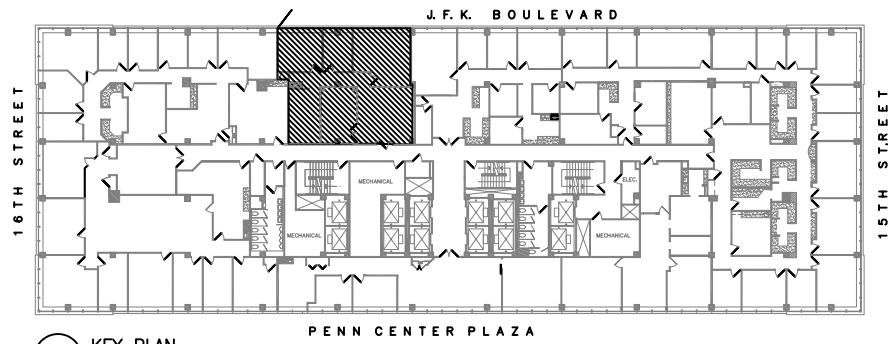

1 RECORD CONDITIONS
SCALE: 1/16" = 1'0"

SUITE 1060

2 KEY PLAN
NOT TO SCALE

10th FLOOR
Two Penn Center
1500 JFK Boulevard
Philadelphia, PA

sfs
office design llc
1521 Locust Street Suite 800
Philadelphia, PA 19102
T: 215-287-7182
UPDATED 4 JUNE 2020