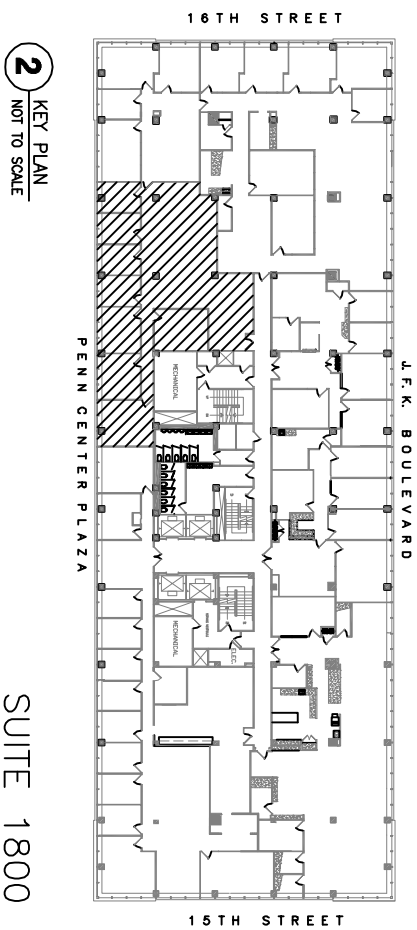

1 RECORD CONDITIONS
SCALE: 1/16" = 1'-0"

2 KEY PLAN
NOT TO SCALE

18th FLOOR
Two Penn Center
1500 J.F.K. Boulevard
Philadelphia, PA

SUITE 1800

sfs
office design llc
1521 Locust Street, Suite 800
Philadelphia, PA 19102
T: 215-287-7182
UPDATED 11/16/17