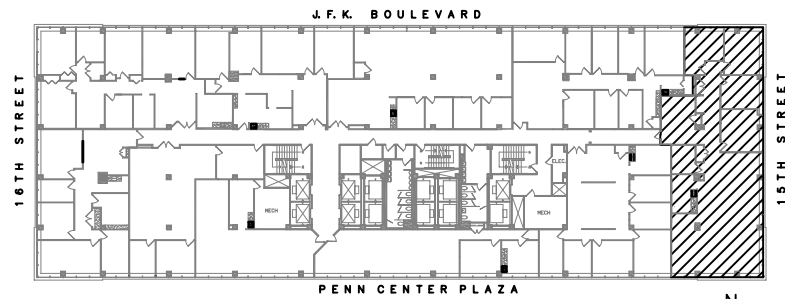

1 RECORD CONDITIONS
SCALE: 1/16" = 1'0"

SUITE 404

2 KEY PLAN
NOT TO SCALE