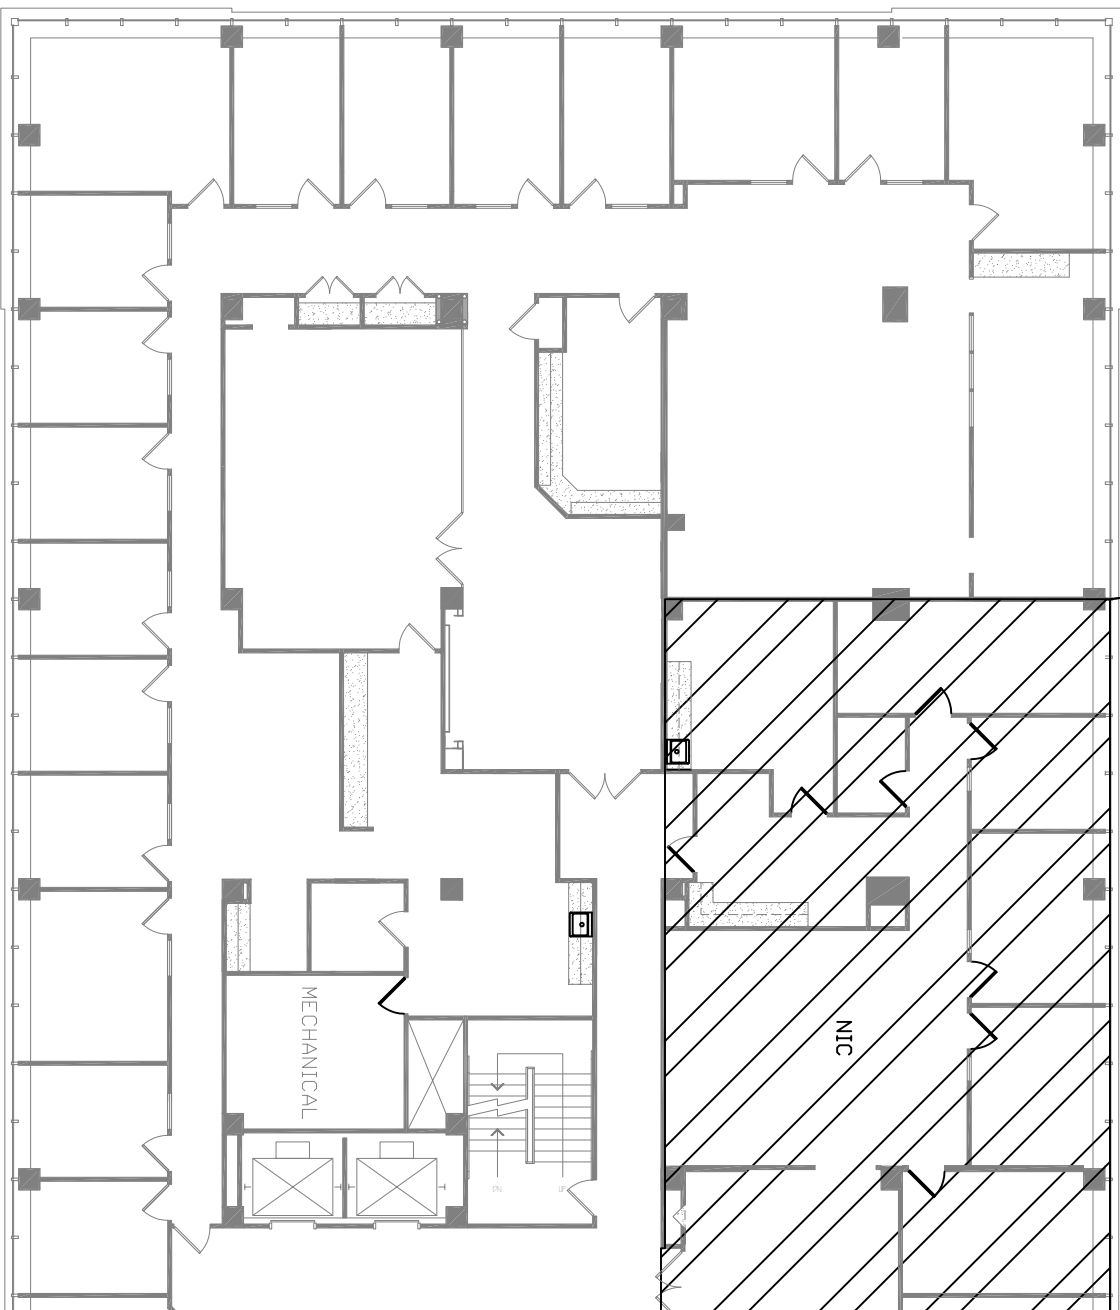

**1** RECORD CONDITIONS  
 SCALE: 1/16" = 1'-0"

SUITE 525

**5th FLOOR**  
*Two Penn Center*  
 1500 JFK Boulevard  
 Philadelphia, PA