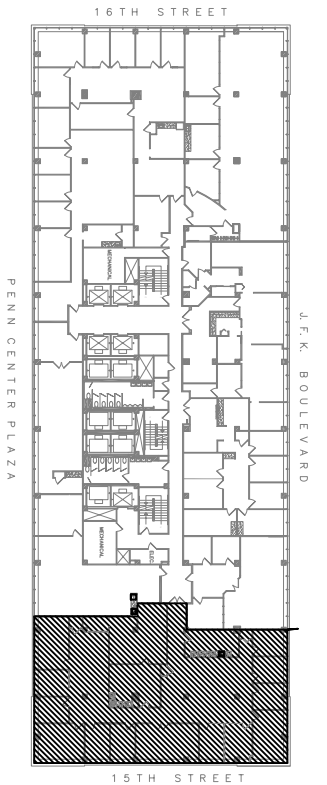

1 RECORD CONDITIONS
SCALE: 1/16" = 1'0"

1 5 T H S T R E E T

2 KEY PLAN
NOT TO SCALE

SUITE 312

CROWN
Properties, Inc.

3rd FLOOR
Two Penn Center
1500 JFK Boulevard
Philadelphia, PA

office design llc
1521 Locust Street, Suite 800
Philadelphia, PA 19102
T: 215-287-7182
UPDATED 10 DECEMBER 2020